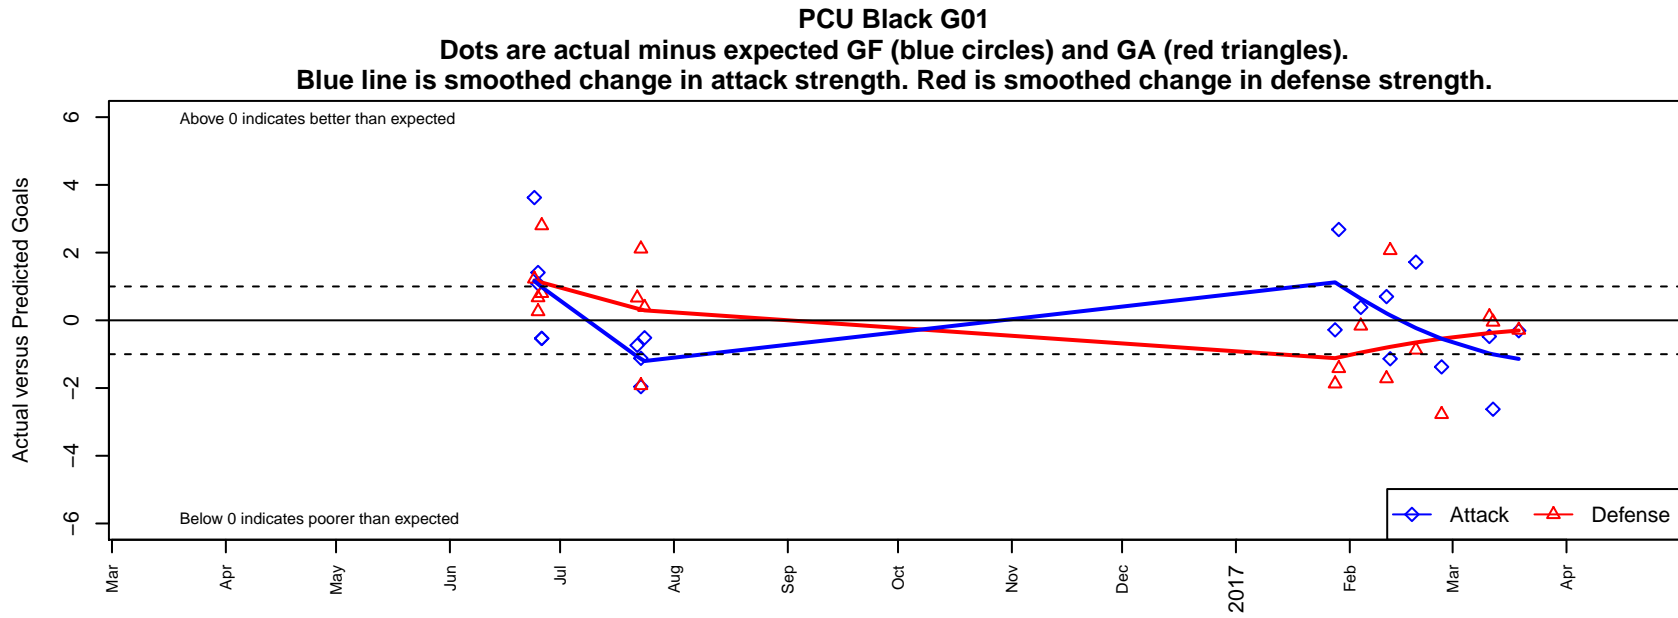

PCU Black G01

Portland City United SC
 Portland, OR
 G01 total strength=1148
 attack=4.36 defense=2.56
 spr league = Win OYS G01 Div 1 White

alt names used:
 PCU Black G01
 PCU 01G Black
 PCU 01G Black
 PCU 01G Black

Venues played:
 2016 Clash At the Border Bronze U16
 2016 Crossfire Select U16 Silver
 2016 Win OYS G01 Division 1 White

**attack and defense variance (black dot)
relative to other teams
and top 10 in region**

**attack and defense rating
relative to others at age
and all opponents in last 13 months**

**attack and defense rating
relative to others at age
and all opponents in last 13 months**

Performance relative to 13 month average

Performance relative to 13 month average

Distribution of opponents
 Red = Lose zone, Blue = Win zone, Green = Even
 Black line separates win/lose zones

lot. A=Neither has attack advantage, B=Opponent has both attack and defense advantage, C=Opponent has both attack and defense disadvantage, D=Both have