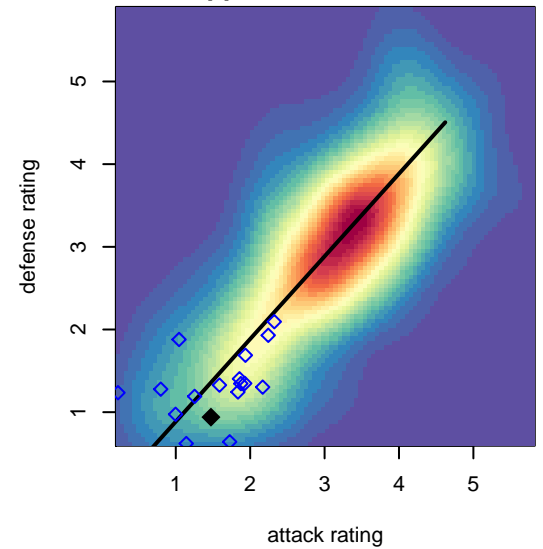

PCU Black G01

Portland City United SC
 Portland, OR
 G01 total strength=1148
 attack=4.36 defense=2.56
 spr league = Win OYS G01 Div 1 White

alt names used:
 PCU Black G01
 PCU 01G Black
 PCU 01G Black
 PCU 01G Black

Venues played:
 2016 Clash At the Border Bronze U16
 2016 Crossfire Select U16 Silver
 2016 Win OYS G01 Division 1 White

**attack and defense variance (black dot)
relative to other teams
and top 10 in region**

**attack and defense rating
relative to others at age
and all opponents in last 13 months**

**attack and defense rating
relative to others at age
and all opponents in last 13 months**

Performance relative to 13 month average

Performance relative to 13 month average

Distribution of opponents
 Red = Lose zone, Blue = Win zone, Green = Even
 Black line separates win/lose zones

lot. A=Neither has attack advantage, B=Opponent has both attack and defense advantage, C=Opponent has both attack and defense disadvantage, D=Both have