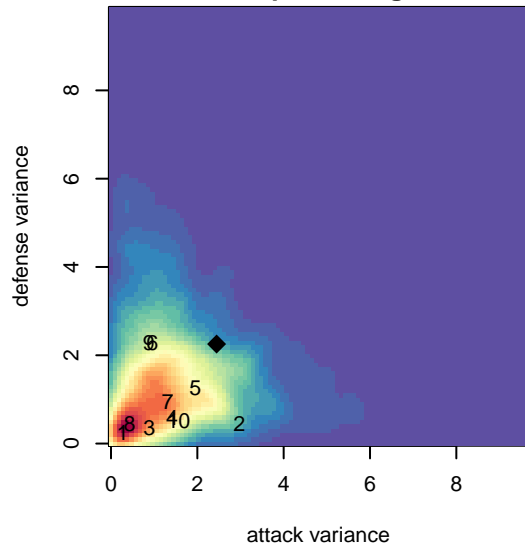

PCU Black G01

Portland City United SC
 Portland, OR
 G01 total strength=1148
 attack=4.36 defense=2.56
 spr league = Win OYS G01 Div 1 White

alt names used:
 PCU Black G01
 PCU 01G Black
 PCU 01G Black
 PCU 01G Black

Venues played:
 2016 Clash At the Border Bronze U16
 2016 Crossfire Select U16 Silver
 2016 Win OYS G01 Division 1 White

**attack and defense variance (black dot)
relative to other teams
and top 10 in region**

Performance relative to 13 month average

Distribution of opponents
 Red = Lose zone, Blue = Win zone, Green = Even
 Black line separates win/lose zones

lot. A=Neither has attack advantage, B=Opponent has both attack and defense advantage, C=Opponent has both attack and defense disadvantage, D=Both have