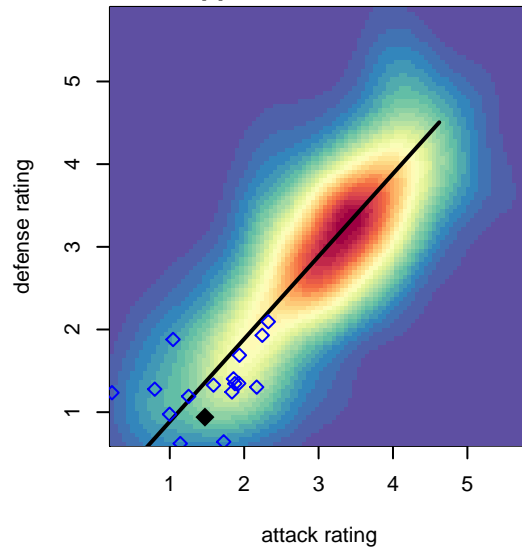

PCU Black G01

Portland City United SC
 Portland, OR
 G01 total strength=1148
 attack=4.36 defense=2.56
 spr league = Win OYS G01 Div 1 White

alt names used:
 PCU Black G01
 PCU 01G Black
 PCU 01G Black
 PCU 01G Black

Venues played:
 2016 Clash At the Border Bronze U16
 2016 Crossfire Select U16 Silver
 2016 Win OYS G01 Division 1 White

**attack and defense variance (black dot)
relative to other teams
and top 10 in region**

**attack and defense rating
relative to others at age
and all opponents in last 13 months**

**attack and defense rating
relative to others at age
and all opponents in last 13 months**

Performance relative to 13 month average

Performance relative to 13 month average

Distribution of opponents
 Red = Lose zone, Blue = Win zone, Green = Even
 Black line separates win/lose zones

lot. A=Neither has attack advantage, B=Opponent has both attack and defense advantage, C=Opponent has both attack and defense disadvantage, D=Both have